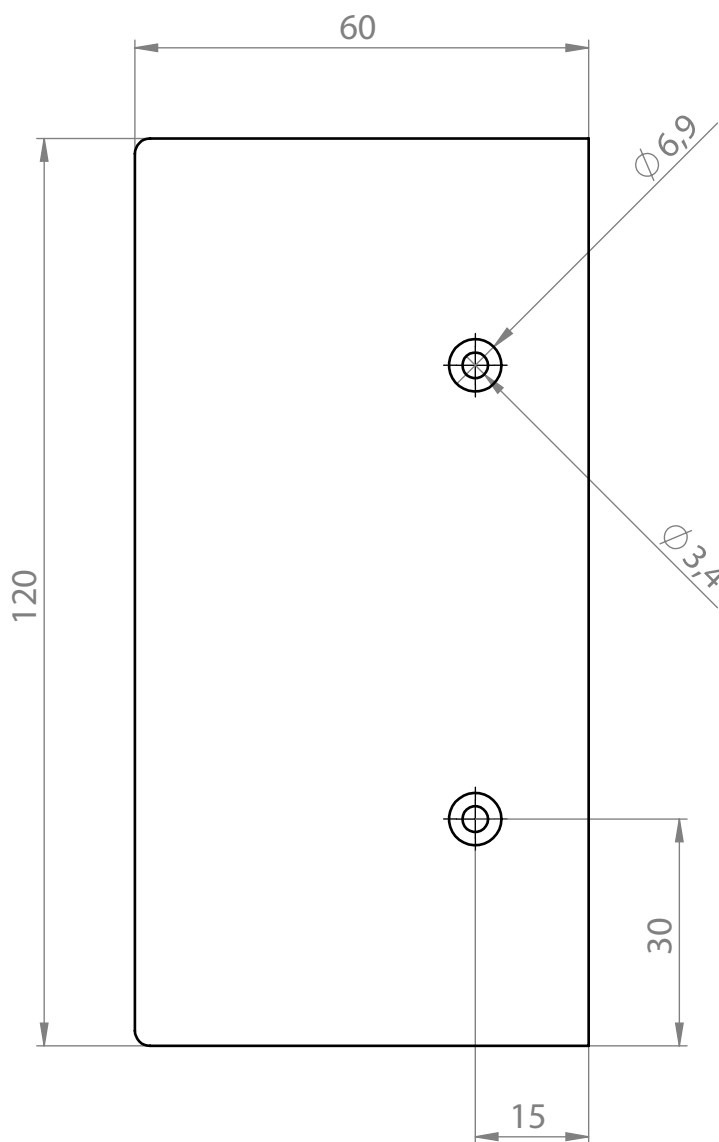

2 mm aluminium plate
 4 pieces in total, 2 pieces
 mirrored

Dustplates

Unit of measure
mm

Format

Drawingnumber:

A4

2-4

TROCHILI DESIGN

Scale 1:1

Date 10-04-2014

Weight

Signed

M.R. Grössl