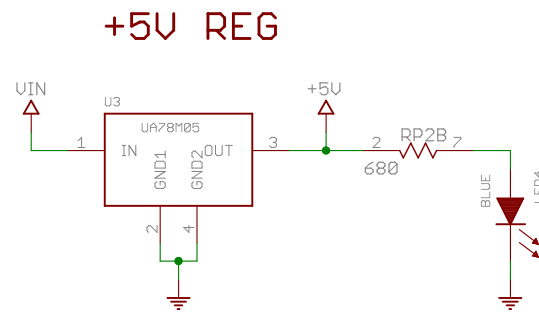

Arduino Nano v3.0

Copyright 2009 under the Creative Commons Attribution Share-Alike 2.5 License

<http://creativecommons.org/licenses/by-sa/2.5/>

G ⊗ ⊗ ⊗ ⊗

TITLE: Arduino Nano2	
Document Number:	REU: 3.0
Date: 7/21/2009 12:32:59 PM	Sheet: 1/1