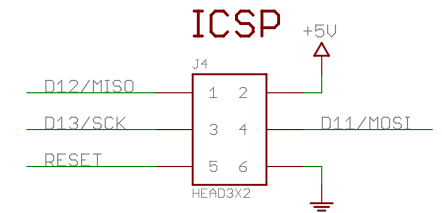

Arduino Nano v3.0

Copyright 2009 under the Creative Commons Attribution Share-Alike 2.5 License

<http://creativecommons.org/licenses/by-sa/2.5/>

G ⊗ ⊗ ⊗ ⊗

TITLE: Arduino Nano2	
Document Number:	REU: 3.0
Date: 7/21/2009 12:32:59 PM	Sheet: 1/1