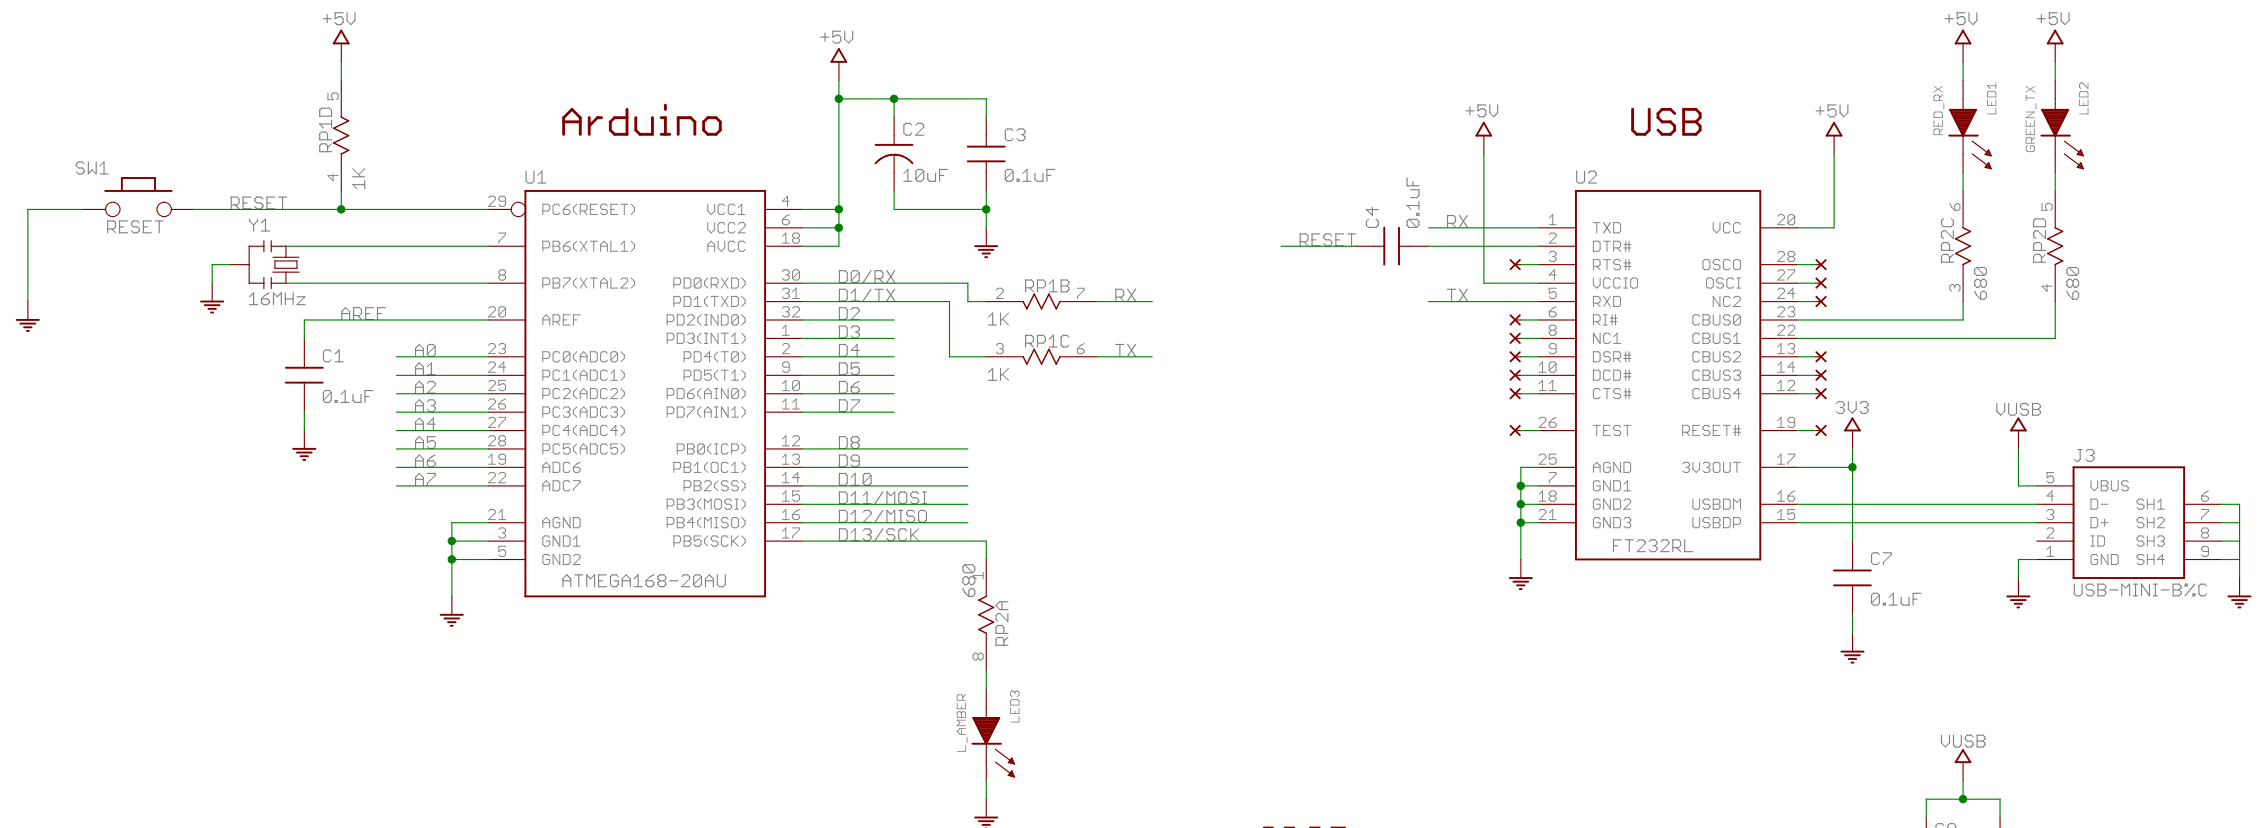

Arduino Nano v3.0

Copyright 2009 under the Creative Commons Attribution Share-Alike 2.5 License

<http://creativecommons.org/licenses/by-sa/2.5/>

G ⊗ ⊗ ⊗ ⊗

TITLE: Arduino Nano2	
Document Number:	REU: 3.0
Date: 7/21/2009 12:32:59 PM	Sheet: 1/1