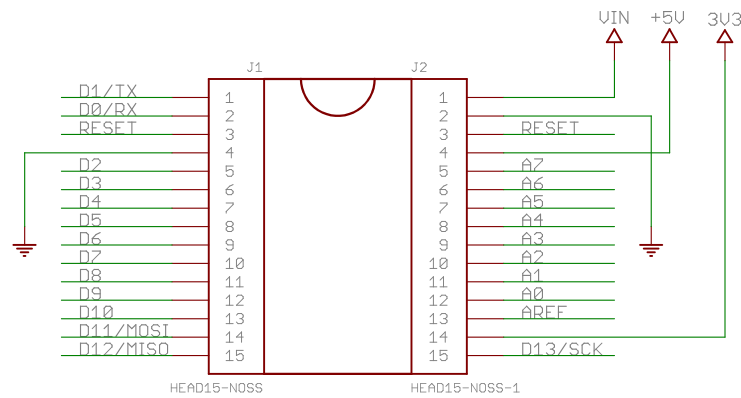

Arduino Nano v3.0

Copyright 2009 under the Creative Commons Attribution Share-Alike 2.5 License

<http://creativecommons.org/licenses/by-sa/2.5/>

G ⊗ ⊗ ⊗ ⊗

TITLE: Arduino Nano2	
Document Number:	REU: 3.0
Date: 7/21/2009 12:32:59 PM	Sheet: 1/1